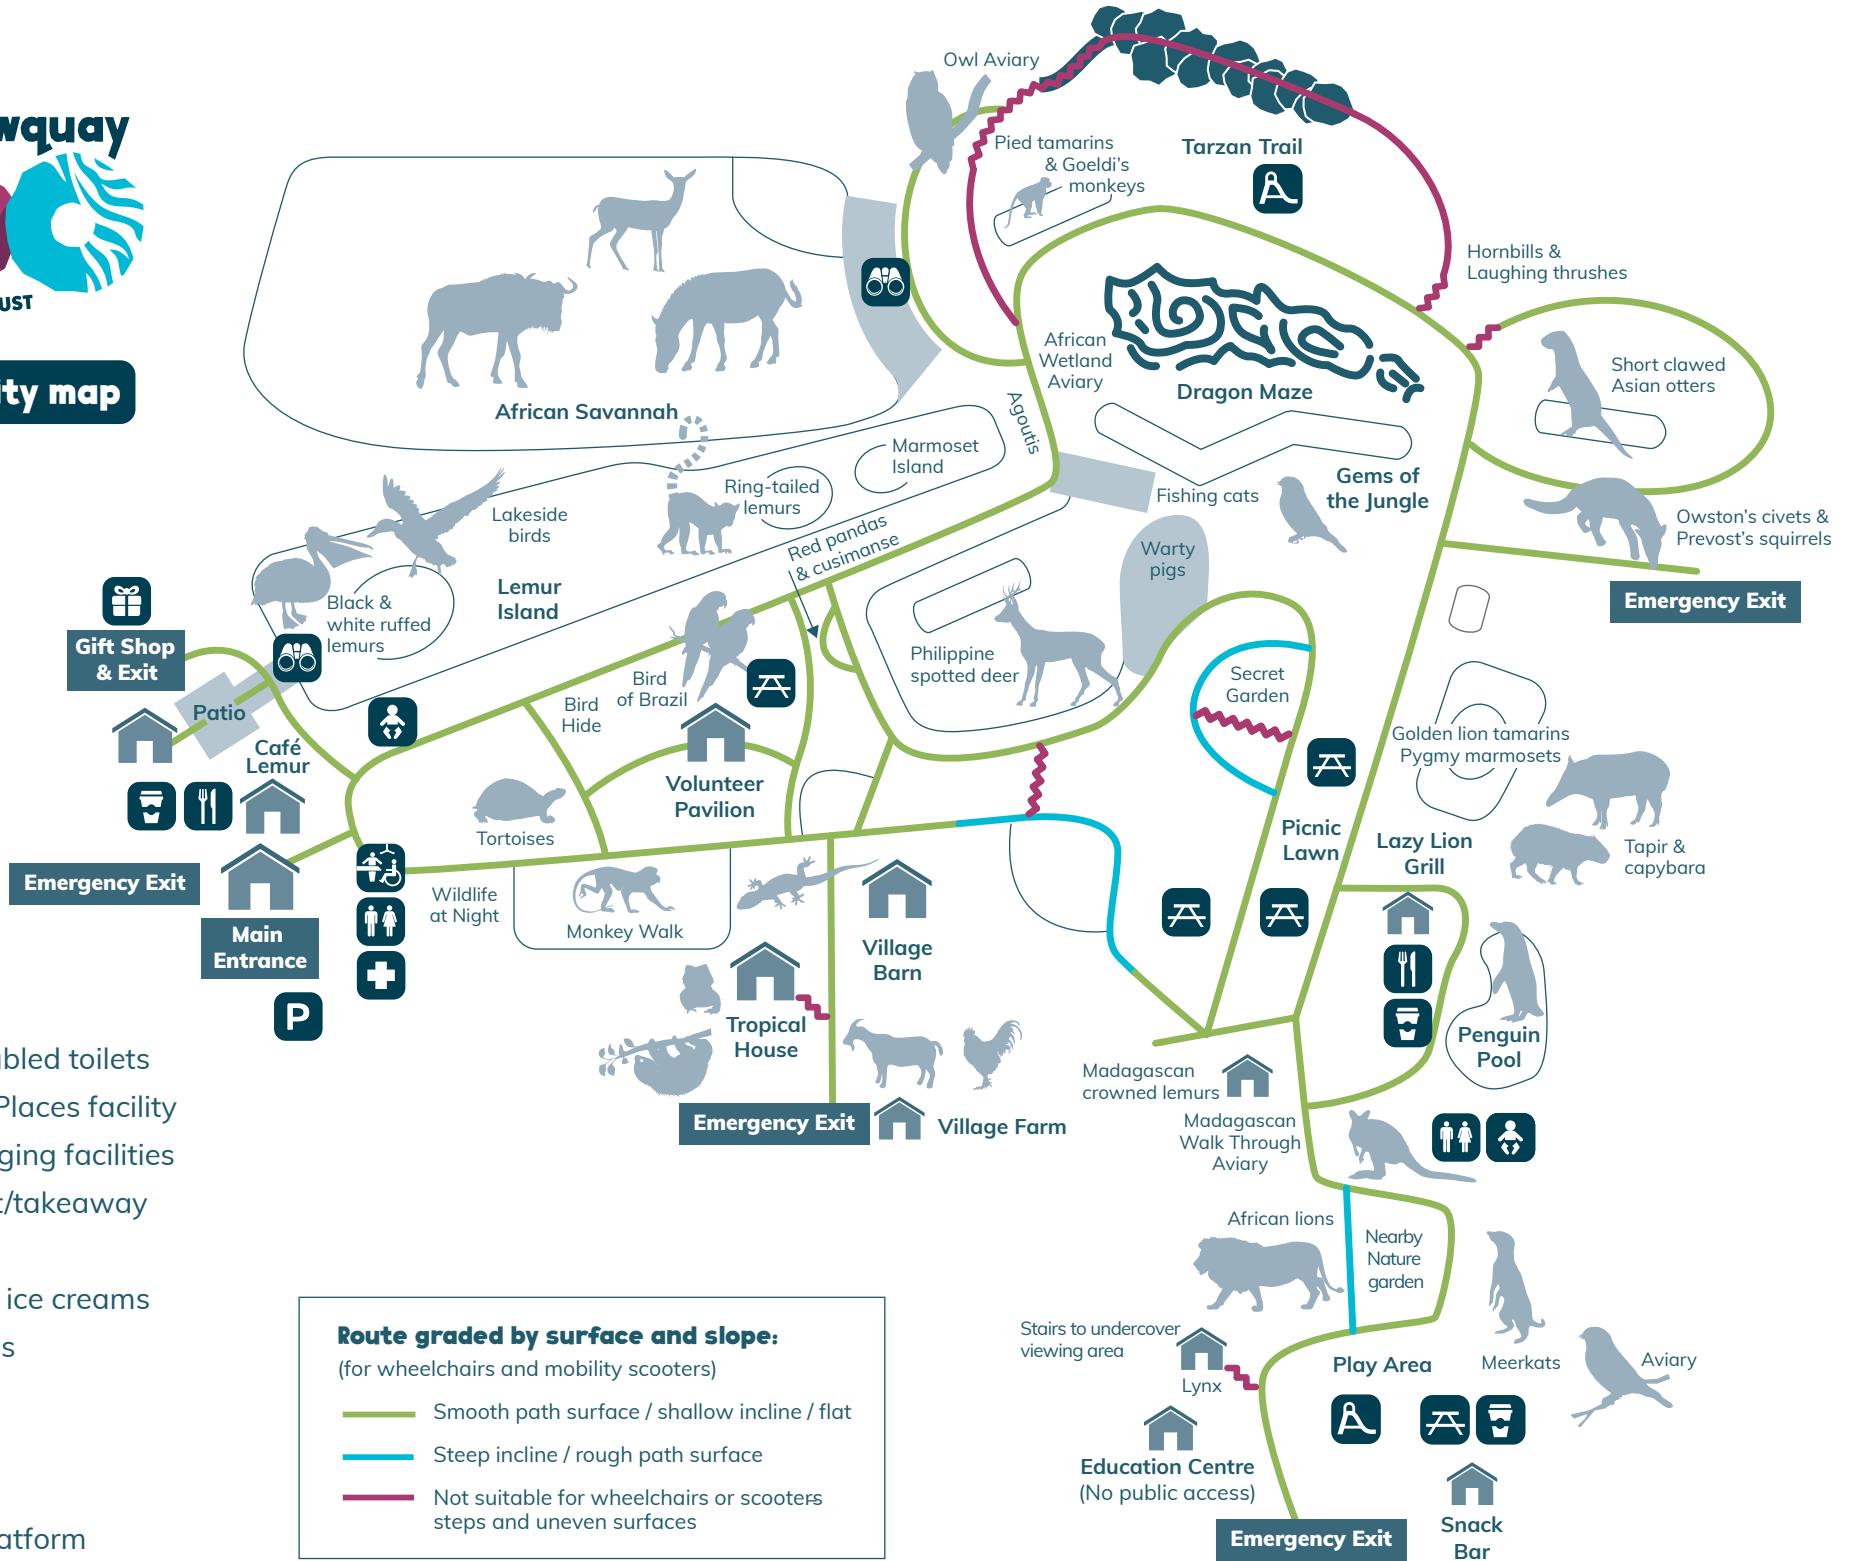

Accessibility map

- Toilets/disabled toilets
- Changing Places facility
- Baby changing facilities
- Restaurant/takeaway
- Ice creams
- Drinks and ice creams
- Picnic areas
- Shop
- Play areas
- First aid
- Viewing platform

Route graded by surface and slope:
(for wheelchairs and mobility scooters)

- Smooth path surface / shallow incline / flat
- Steep incline / rough path surface
- Not suitable for wheelchairs or scooters steps and uneven surfaces