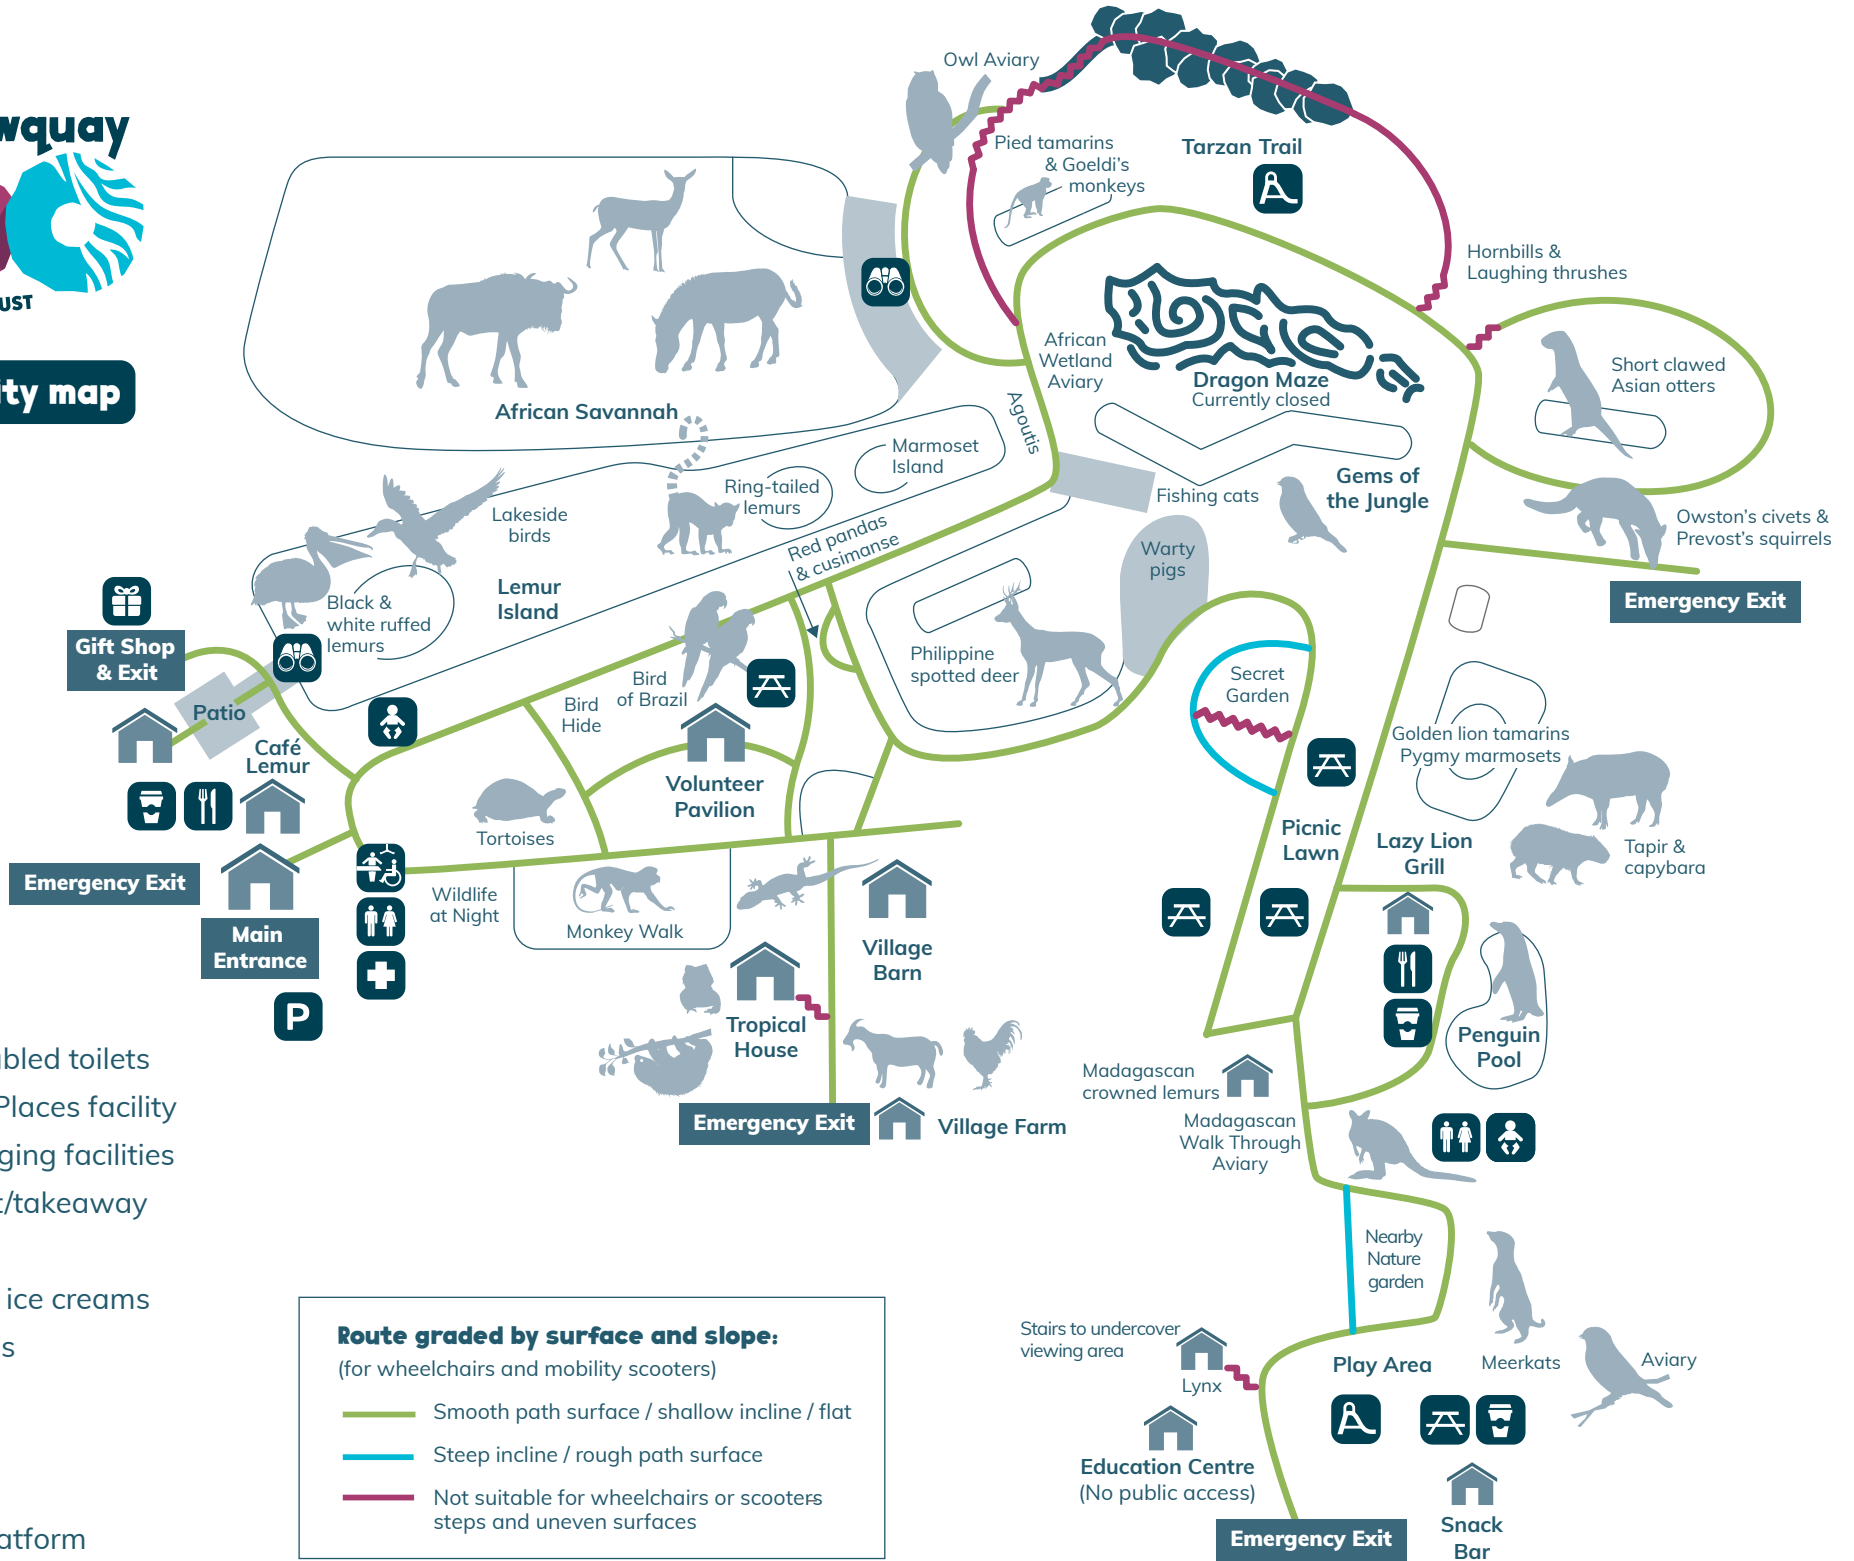

**Accessibility map**

- Toilets/disabled toilets
- Changing Places facility
- Baby changing facilities
- Restaurant/takeaway
- Ice creams
- Drinks and ice creams
- Picnic areas
- Shop
- Play areas
- First aid
- Viewing platform

**Route graded by surface and slope:**

(for wheelchairs and mobility scooters)

- Smooth path surface / shallow incline / flat
- Steep incline / rough path surface
- Not suitable for wheelchairs or scooters steps and uneven surfaces