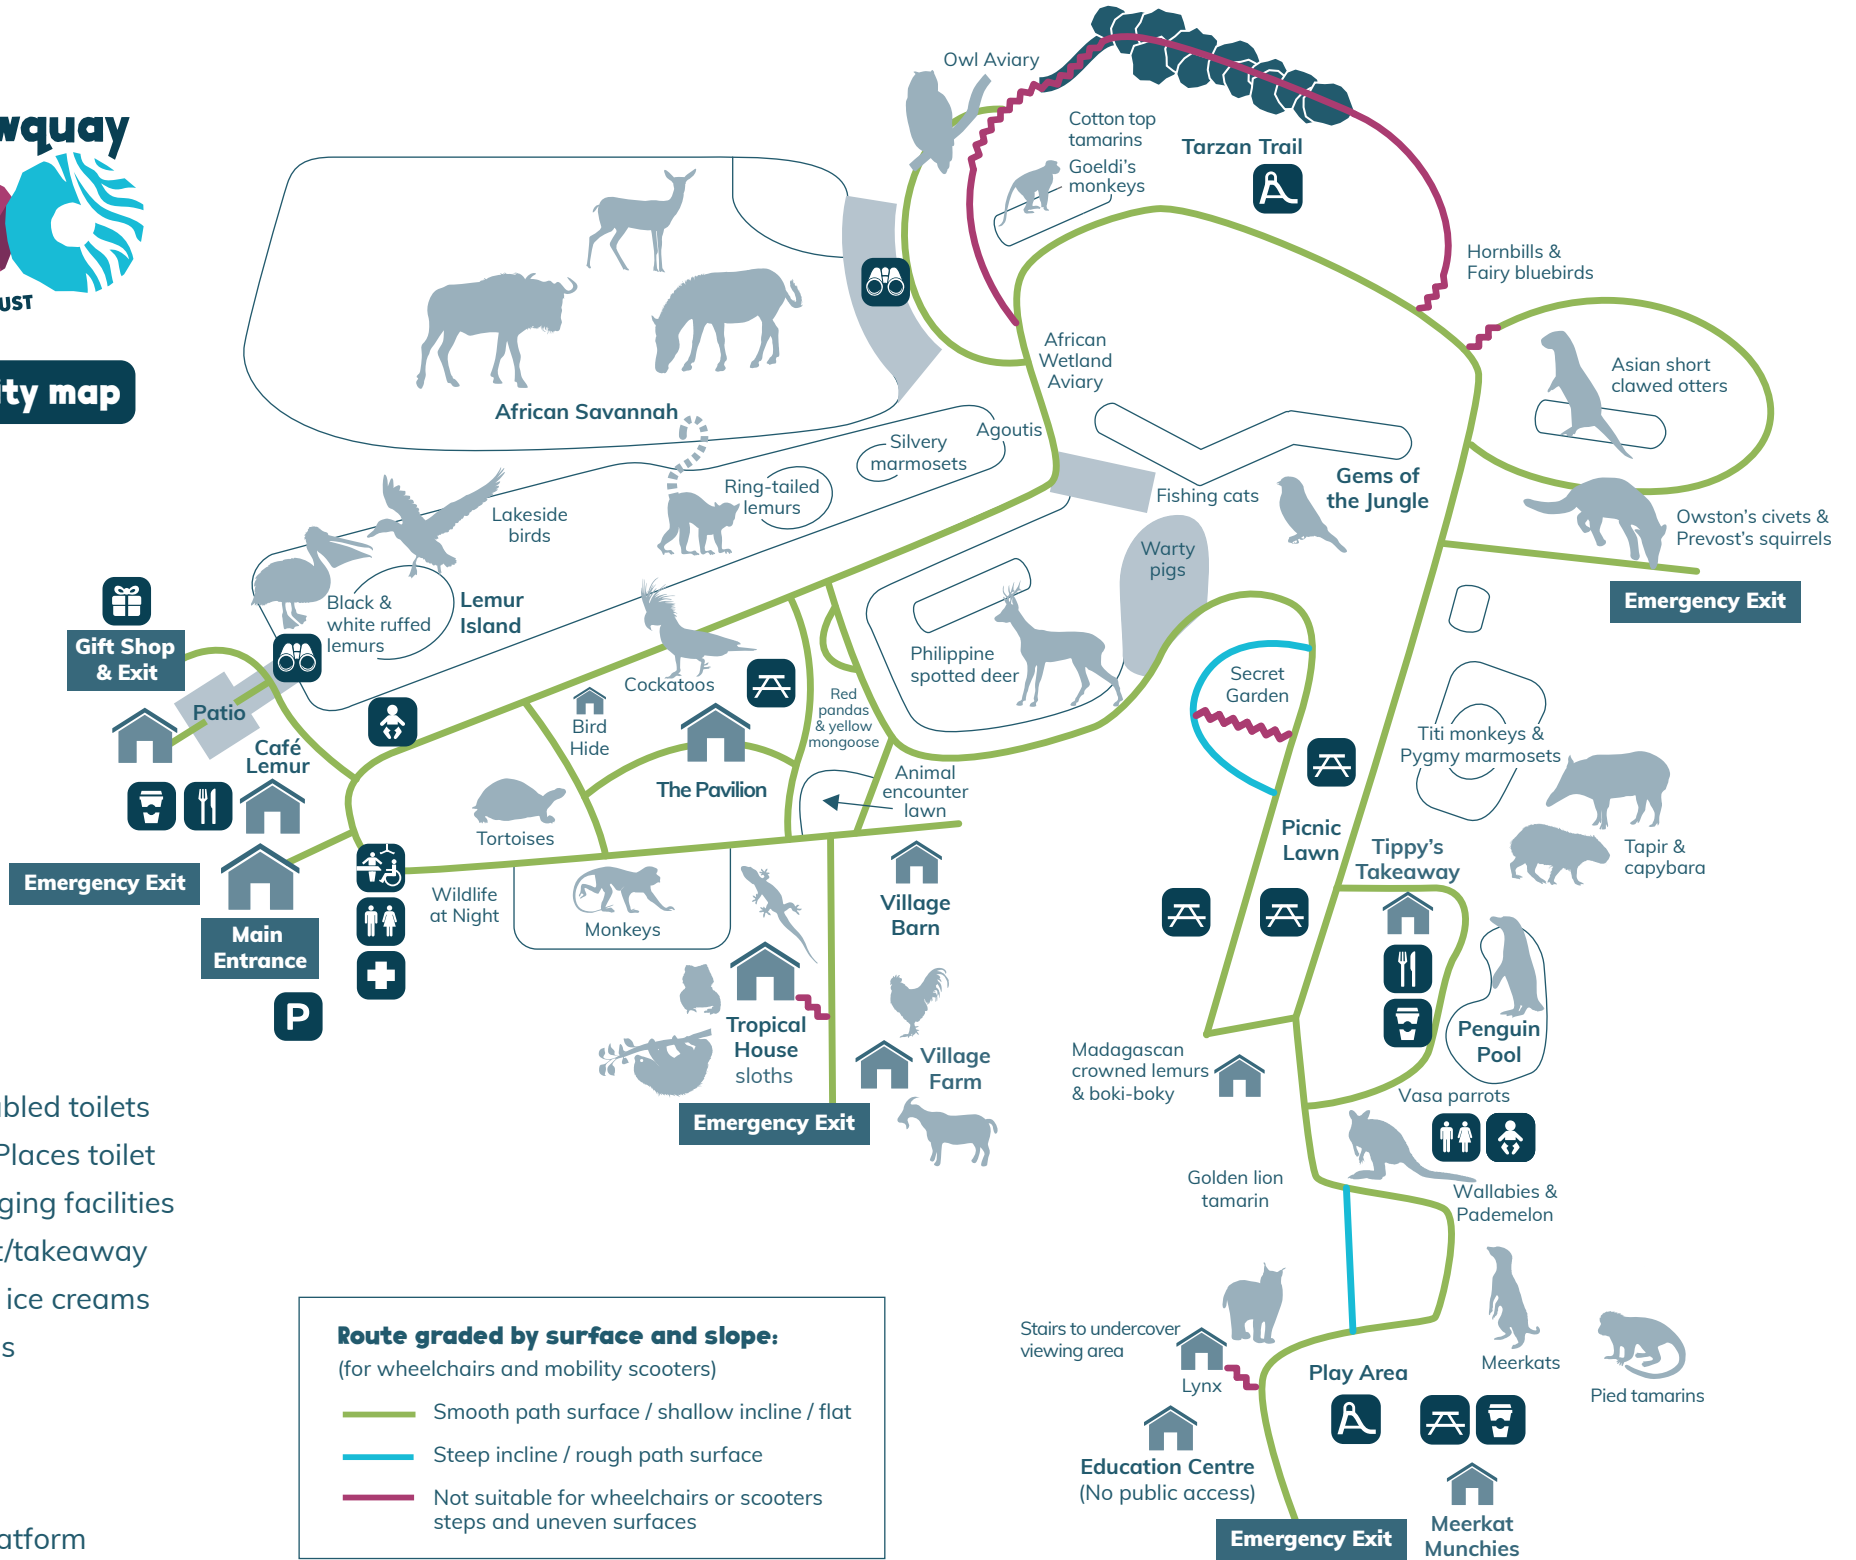

Accessibility map

- Toilets/disabled toilets
- Changing Places toilet
- Baby changing facilities
- Restaurant/takeaway
- Drinks and ice creams
- Picnic areas
- Gift shop
- Play area
- First aid
- Viewing platform

Route graded by surface and slope:
(for wheelchairs and mobility scooters)

- Smooth path surface / shallow incline / flat
- Steep incline / rough path surface
- Not suitable for wheelchairs or scooters steps and uneven surfaces